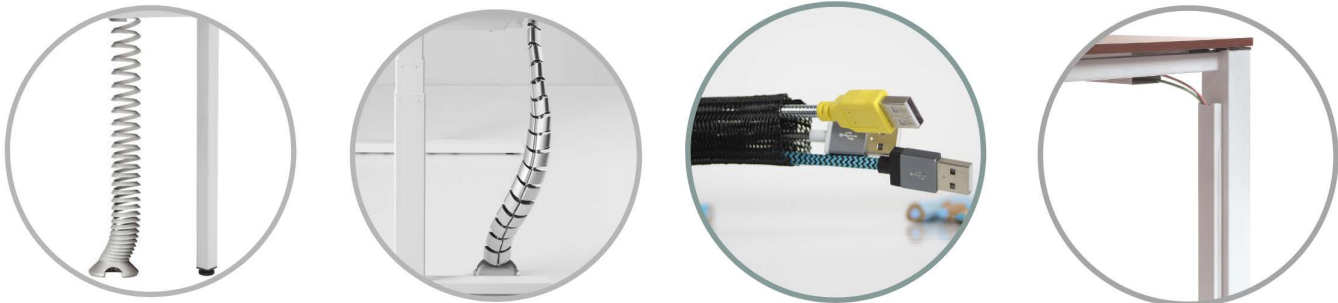

Toris / Accessories

Horizontal cable management

FIXED CABLE CHANNEL

FOLD-DOWN
CABLE CHANNEL

COMBE CABLE
CLASP

Vertical cable management

SPRING CABL
CHANNELE

FLEXIBLE CABLE
CHANNEL

BRAIDED SLEEVE
FOR CABLES

ADD-ON CABLE
CHANNEL

Cable outlets and Netboxes

UW 13
ROUND CABLE OUTLET

UW 28 / UW 281
ALUMINUM CABLE OUTLET

UW 36 / UW 35P /
UW 35D / UW 34P /
UW 34U / UW 34D
POWER CIRCLE S/M/L