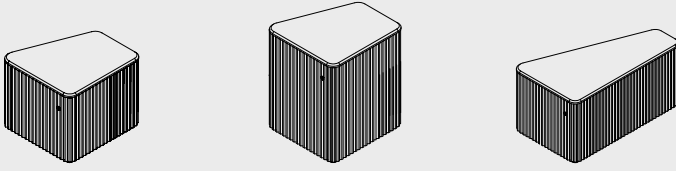

Discover your FAVVorite ottoman!